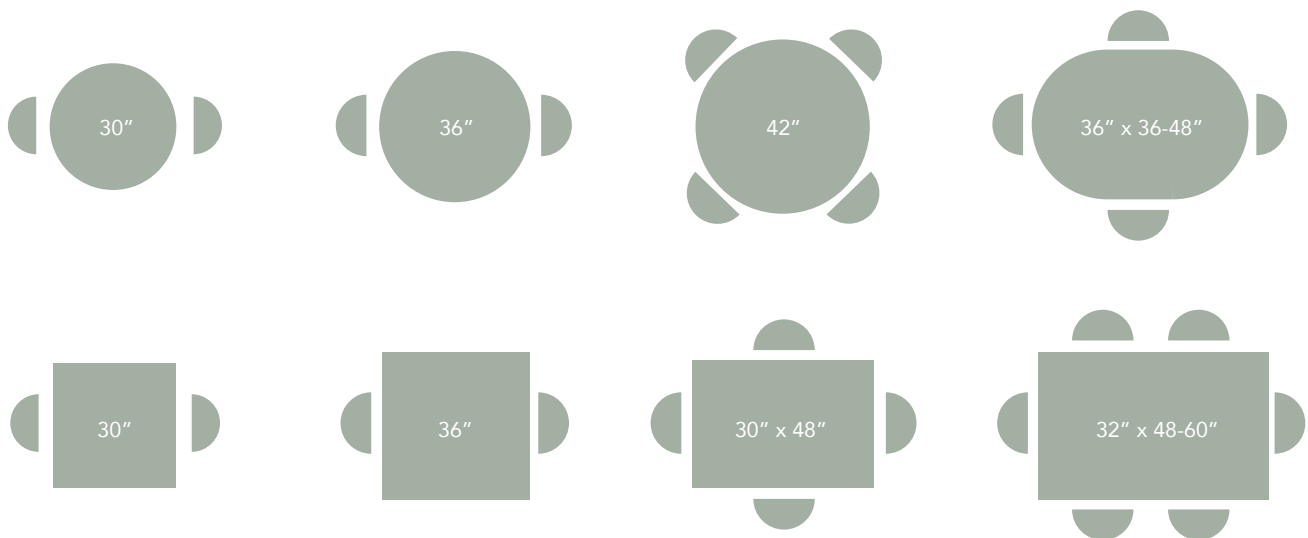

T09-2236D
Taupe Gray

T581-2236D
Espresso

Dining Essentials

DO MORE WITH LESS

There's no space too small for a kitchen table — a place to share meals, morning coffee, a quiet moment, late night emails, homework help... yeah, there's always room for that, and Dining Essentials makes sure of it. With 12 color options, 30-48" tables, and tops that come fixed or extended, Dining Essentials fits any space, any style, any way.